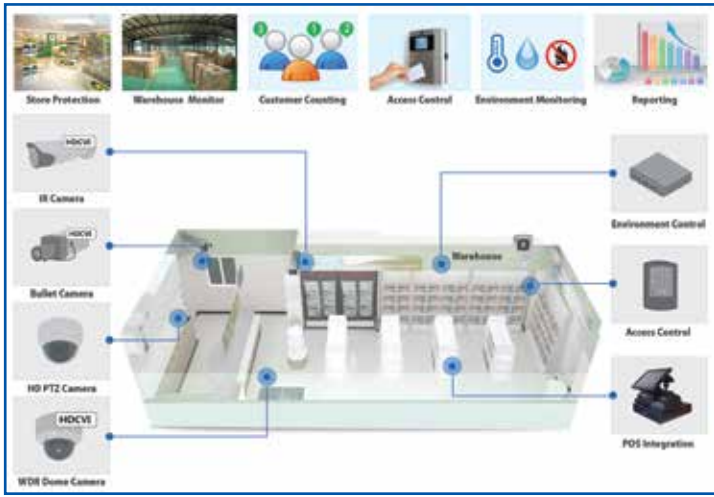

Retail

Smart Home

Mobile

Safe Residential Area

Commercial Building

Banking