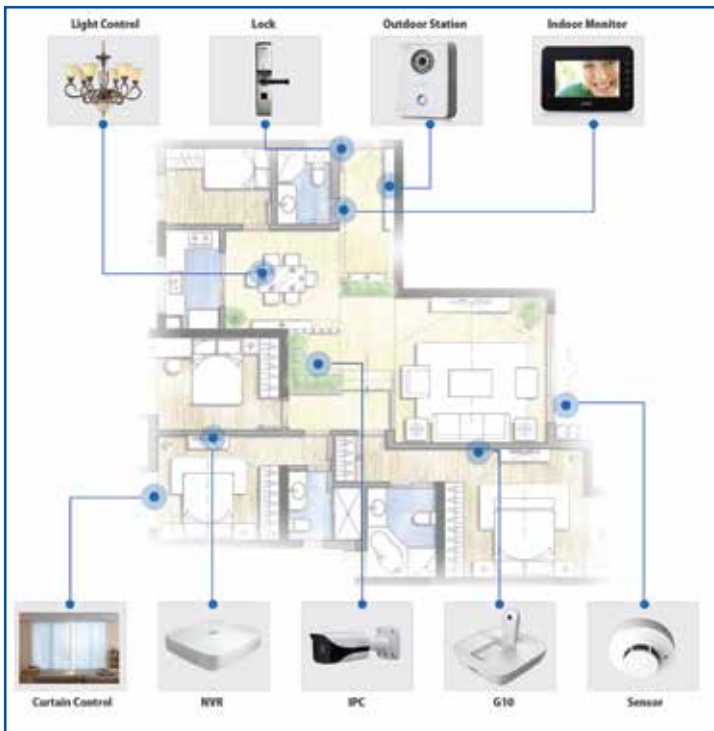

Retail

Smart Home

Mobile

Safe Residential Area

Commercial Building

Banking