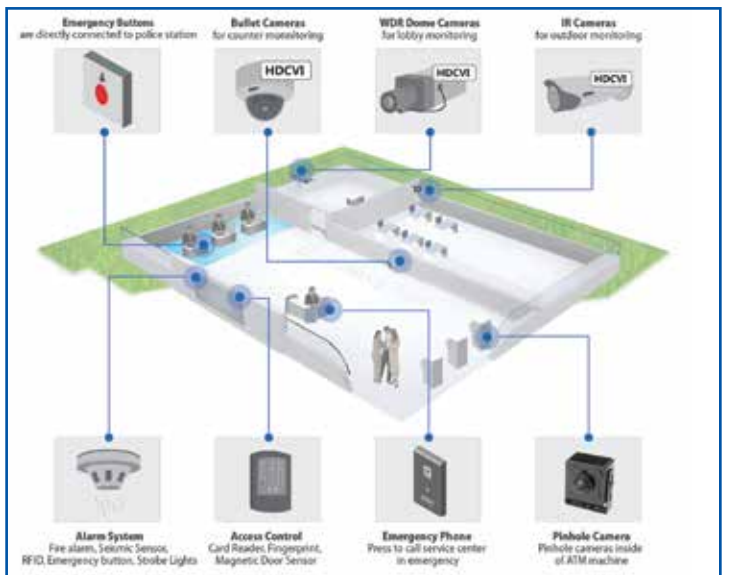

Commercial Building

Banking

TURBO HD ANALOG CAMERA

Turbo HD 720 - 5MP Exir Camera

DS-2CE16H1T-IT

Outdoor EXIR Bullet

- Up to 20 fps at 5MP resolution
- Switchable between 5MP and 4MP resolution
- True Day/Night, Smart IR
- Advanced EXIR technology
- Up to 20m IR distance
- IP66 weatherproof