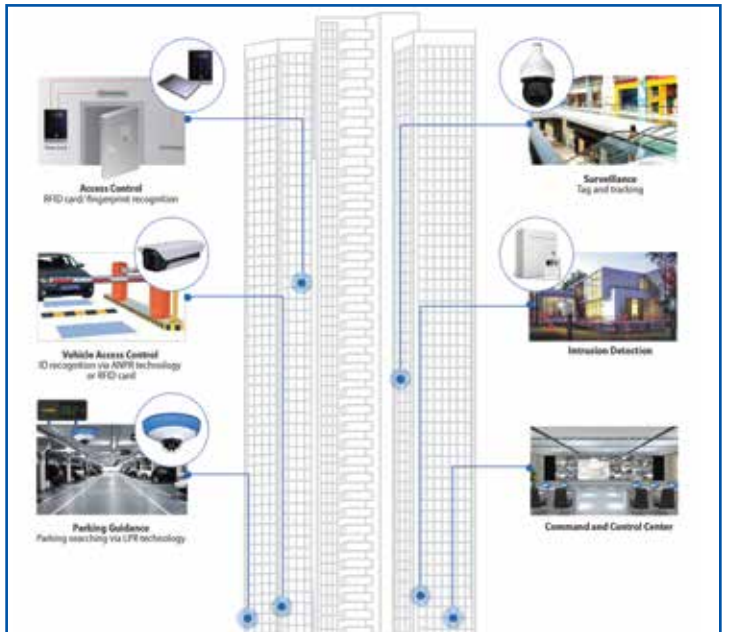

Commercial Building

Banking

TURBO HD ANALOG CAMERA

Turbo HD 720 - 5MP Exir Camera

DS-2CE16H1T-IT

Outdoor EXIR Bullet

- Up to 20 fps at 5MP resolution
- Switchable between 5MP and 4MP resolution
- True Day/Night, Smart IR
- Advanced EXIR technology
- Up to 20m IR distance
- IP66 weatherproof